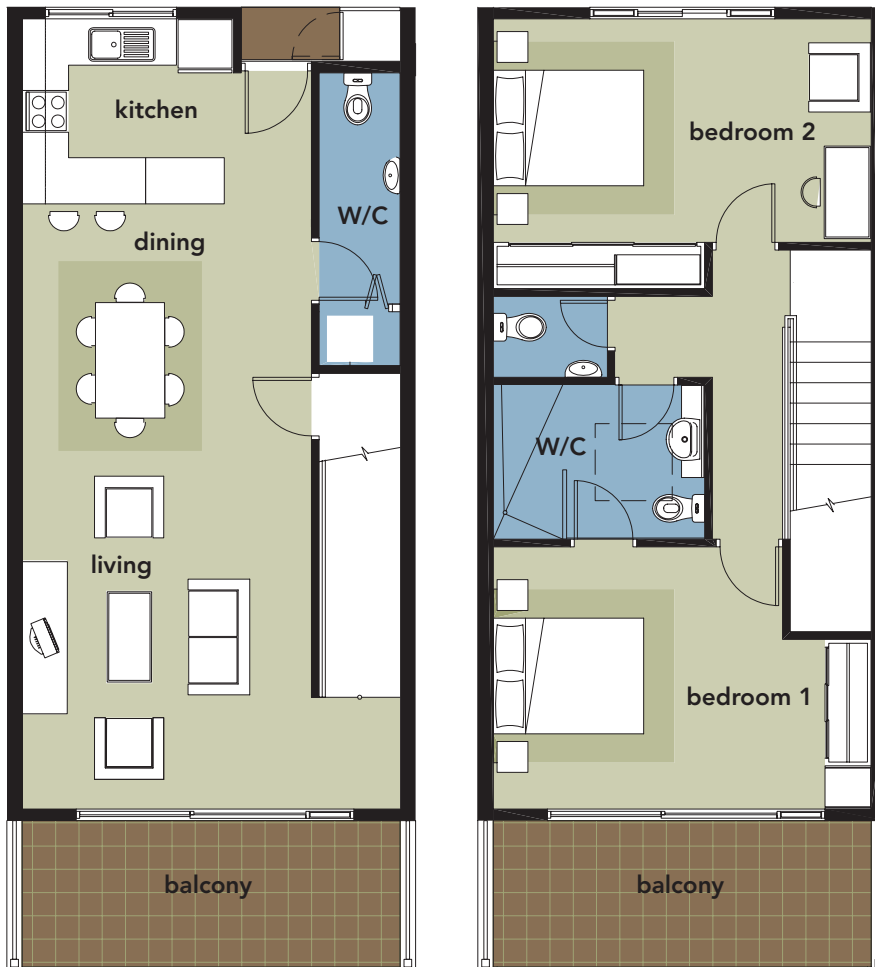

2 BEDROOM (TYPE 1)

LEVEL 2

– BLOCKS A, B, C –

LEVEL 3

SIZE (sq.m) – Apartment 98 + Balcony 18

3 BEDROOM (TYPE 3)

LEVEL 2

– BLOCK C –

LEVEL 3

SIZE (sq.m) – **Apartment 118 + Balcony 19**

1 BEDROOM (TYPE 4)

LEVEL 1 – BLOCK C

SIZE (sq.m) – Apartment 60 + Balcony 12

1 BEDROOM (TYPE 5)

LEVEL 1 – BLOCKS B, C

SIZE (sq.m) – **Apartment 49** + **Balcony 10**

2 BEDROOM (TYPE 6)

LEVEL 1 – BLOCKS A, B

SIZE (sq.m) – **Apartment** 100 + **Balcony** 40