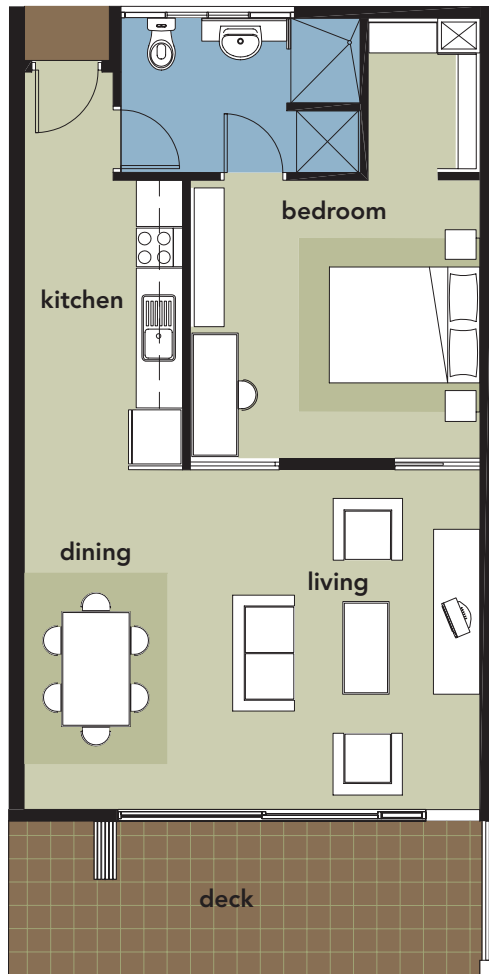

2 BEDROOM (TYPE 1)

LEVEL 2

– BLOCKS A, B, C –

LEVEL 3

SIZE (sq.m) – Apartment 98 + Balcony 18

3 BEDROOM (TYPE 3)

LEVEL 2

– BLOCK C –

LEVEL 3

SIZE (sq.m) – **Apartment 118 + Balcony 19**

1 BEDROOM (TYPE 4)

LEVEL 1 – BLOCK C

SIZE (sq.m) – Apartment 60 + Balcony 12

1 BEDROOM (TYPE 5)

LEVEL 1 – BLOCKS B, C

SIZE (sq.m) – **Apartment 49** + **Balcony 10**

2 BEDROOM (TYPE 6)

LEVEL 1 – BLOCKS A, B

SIZE (sq.m) – **Apartment** 100 + **Balcony** 40